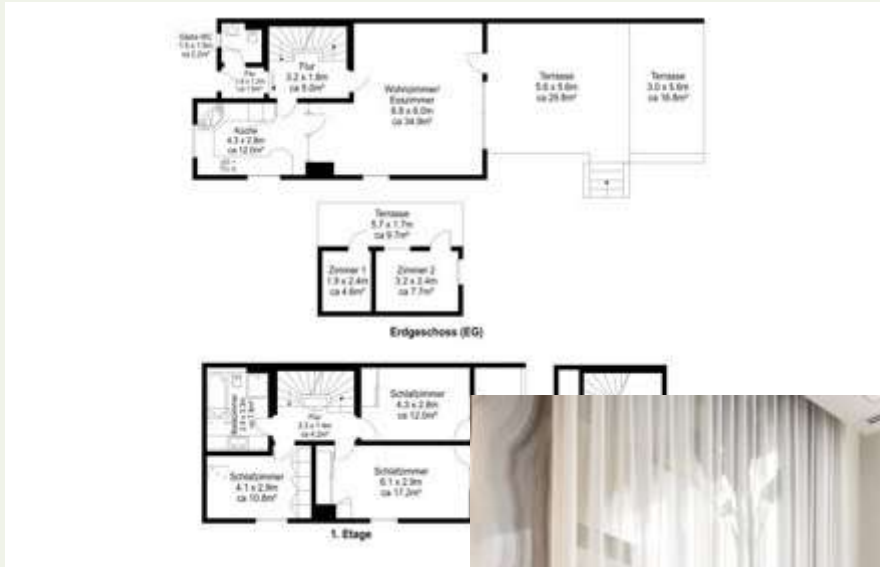

Pedir un paquete

Tarifas de paquetes

10 fotos + plano de planta básico	Precio*
0 m² - 99 m²	128 Euros
100 m² - 199 m²	148 Euros
200 m² - 299 m²	168 Euros
300 m² - 399 m²	208 Euros
400 m² - 499 m²	218 Euros

*Precios sin IVA.